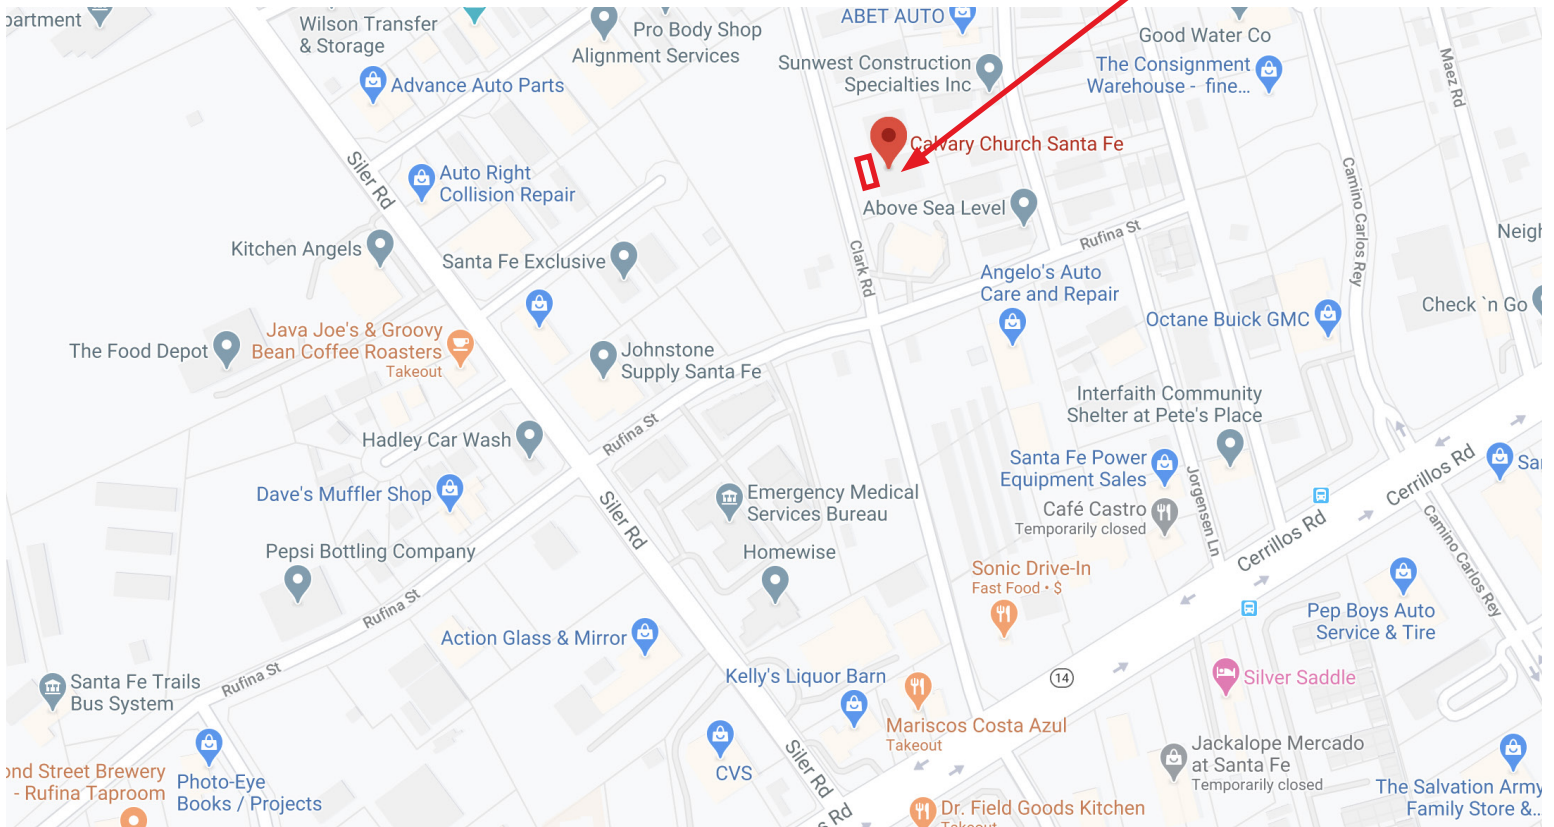

FIRST-TIME VIP PARKING PERMIT

1

Print and place this parking pass on your dashboard.

2

Park in a space marked First-Time VIP Parking.

3

A Welcome Team member will meet you there.

Calvary Church Santa Fe Campus
1295 Clark Rd, Santa Fe, NM