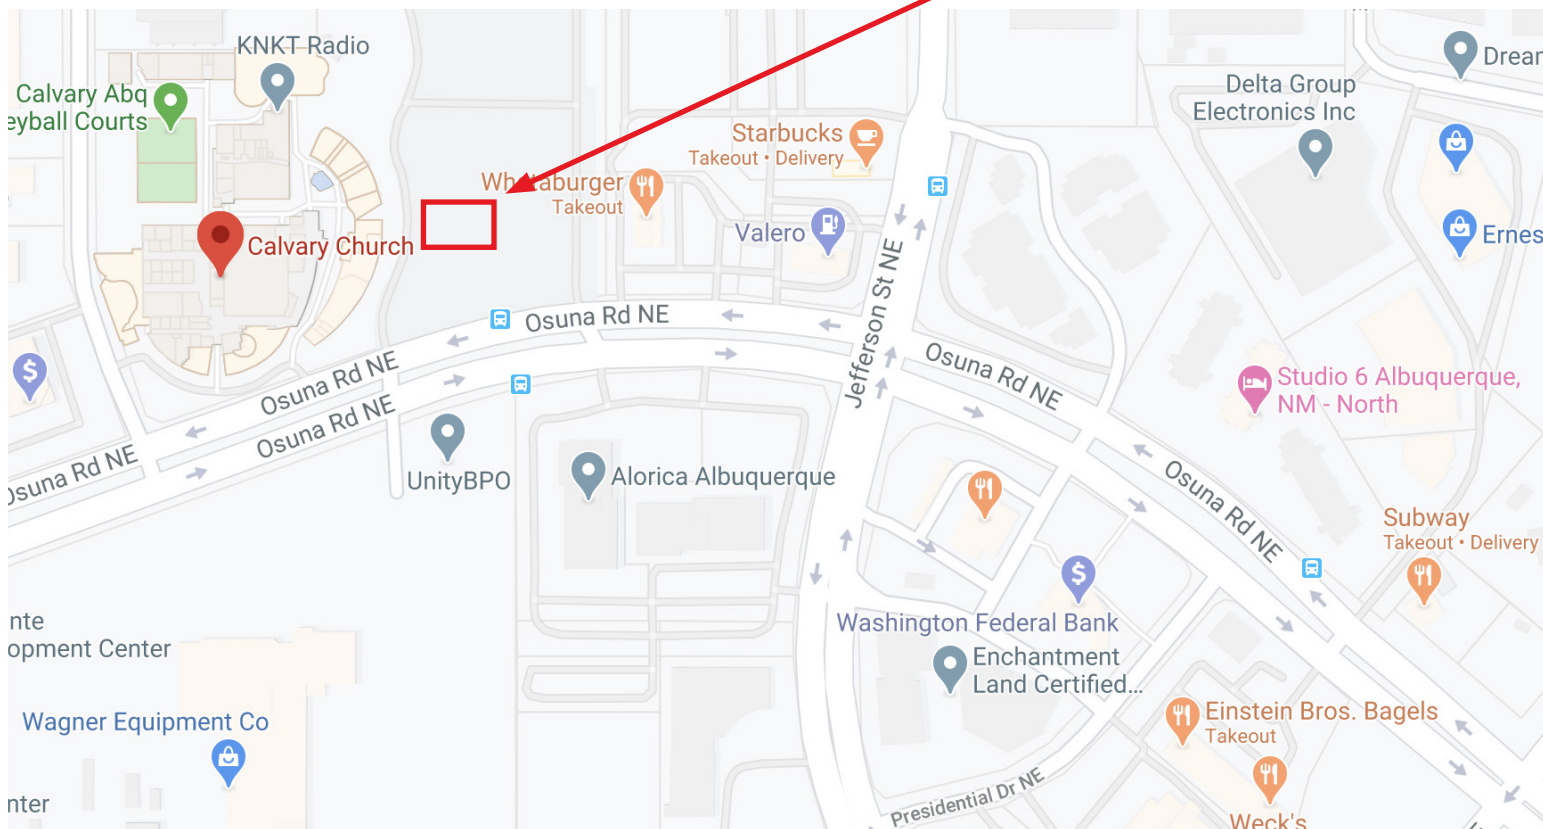

# FIRST-TIME VIP PARKING PERMIT

- 1 Print and place this parking pass on your dashboard.
- 2 Park in a space marked First-Time VIP Parking.
- 3 A Welcome Team member will meet you there.

**Calvary Church Osuna Campus**  
**4001 Osuna Rd NE, Albuquerque, NM**