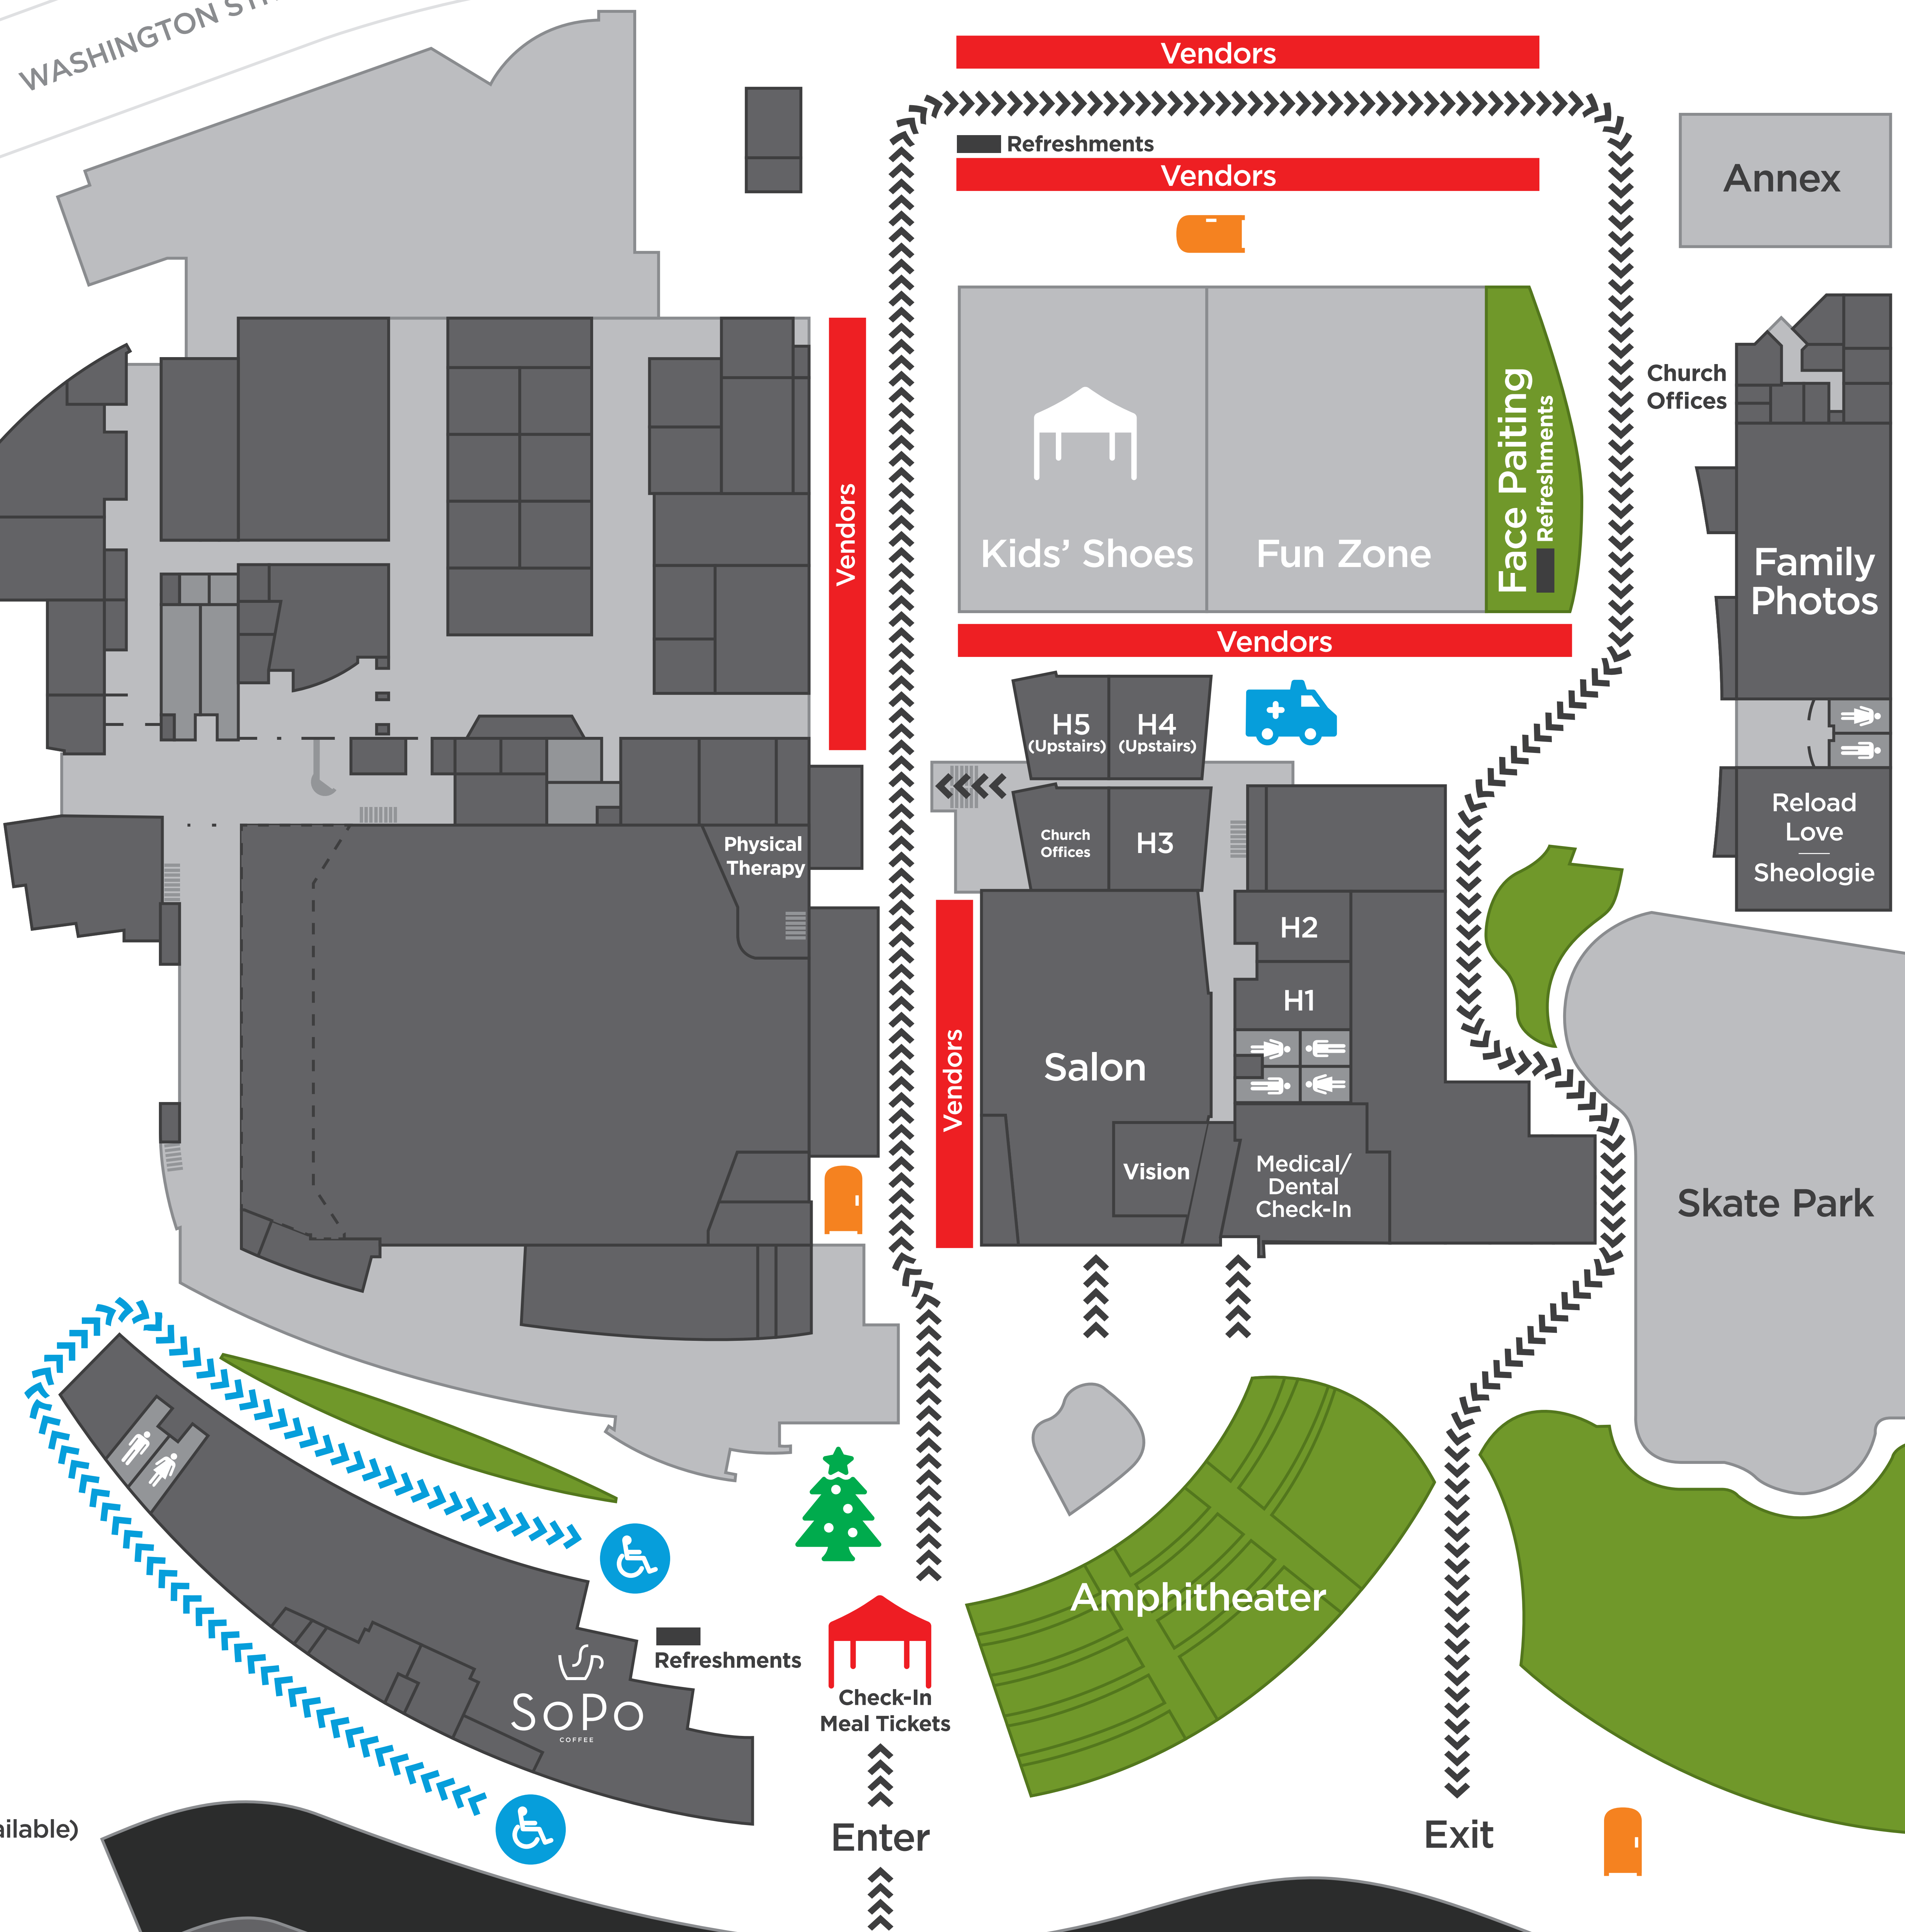

WASHINGTON STREET

OSUNA ROAD

Accessible Parking

East Parking
(Accessible Parking Available)

- H1 • Vision
- H2 • Dental X-rays
- H3 • Dental
-  • Medical
- H4 • Childcare - Upstairs
(For Professional Services)
- H5 • Childcare - Upstairs
(For Professional Services)
-  • Vendor Tables
-  • Toy Shop Sign-Up
-  • Traffic Flow
-  • Porta-Potties